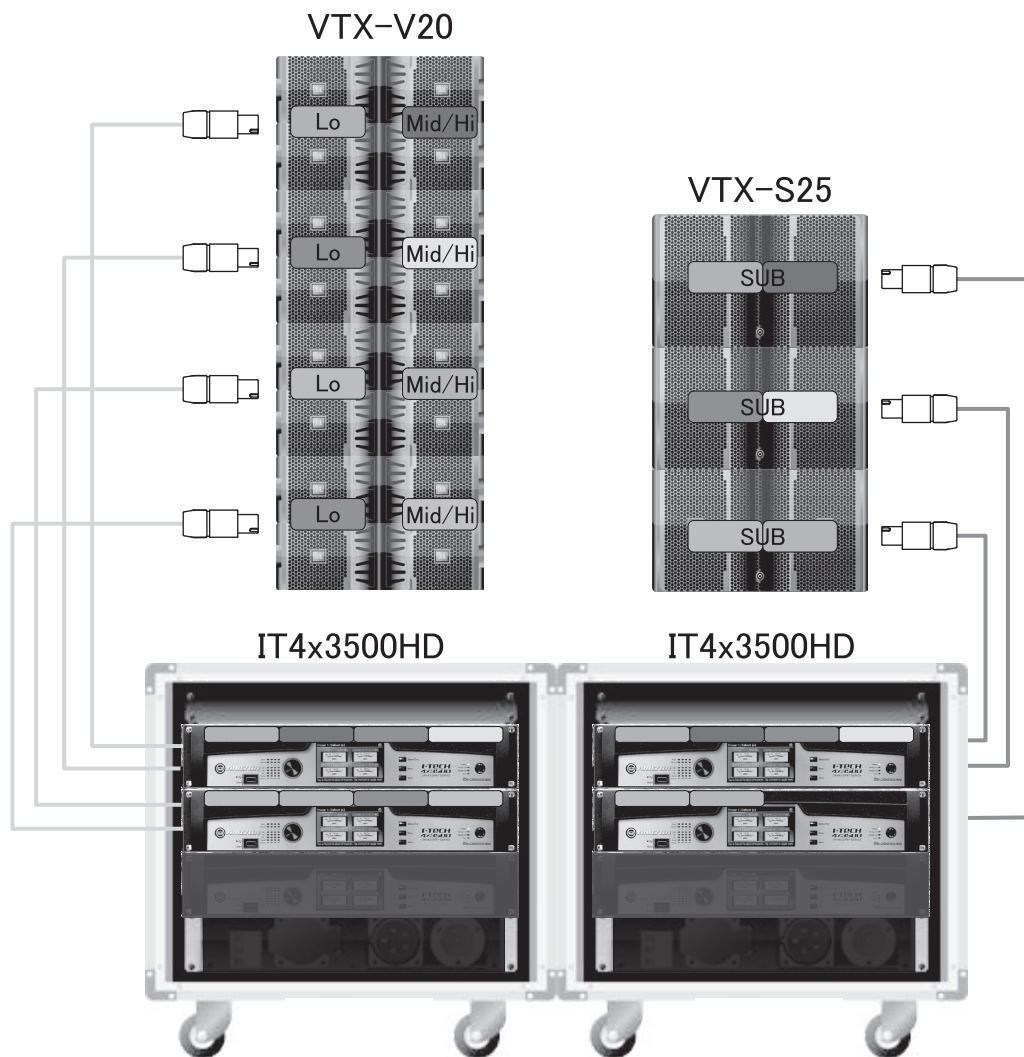

Product

VTX Series VTX-V20

The VTX-V20 is the small model of JBL PROFESSIONAL's top line array speaker VTX Series. This uses the latest design technology to attain an overwhelming output acoustic pressure with a compact and lightweight cabinet. This ideal sound system for medium-sized concerts and fixed equipment is constructed with an excellent distortion factor and accurate directivity controls without compromising on audio quality. The newly developed suspension system allows for set-up to be carried out efficiently.

System Diagram

	Product Name	Manufacturer	Model No.	Standard Price
Speaker	3-Way Line Array Speaker	JBL PROFESSIONAL	VTX Series VTX-V20	Negotiable
Subwoofer	Subwoofer	JBL PROFESSIONAL	VTX Series VTX-S25	Negotiable
Amp	Power Amplifier	AMCRON	I-Tech HD Series "IT4x3500HD"	¥1,728,000 (¥1,600,000 for the main unit)
Processor	Uses processor built-in to the amplifier			