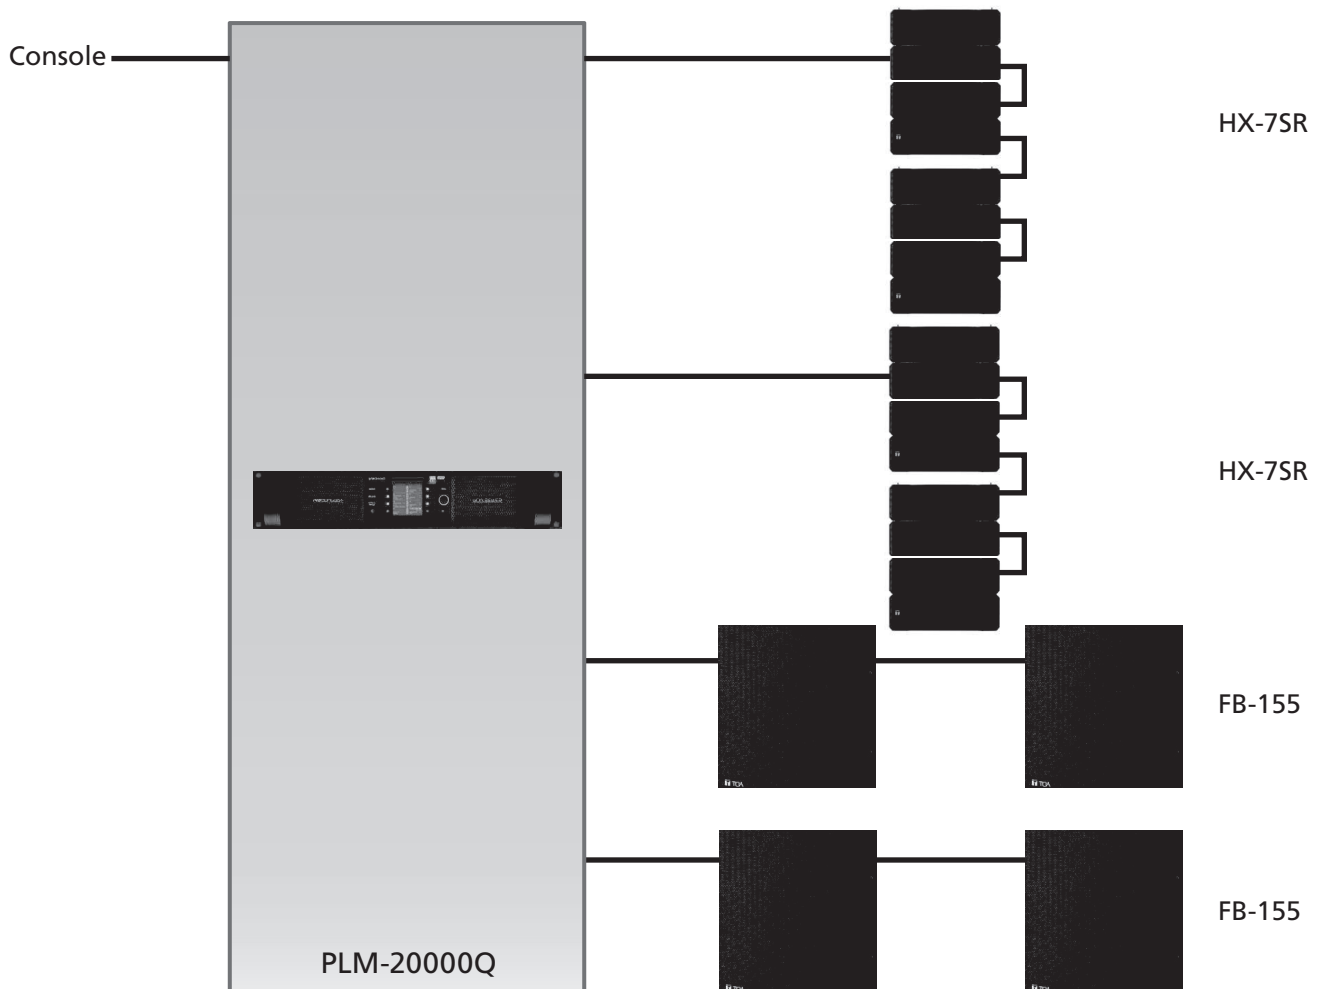

Product

Compact Array Speaker HX-7SR

This is the SR version of the HX-7 which was on display at last year's InterBEE. The HX-7 has an original TOA structure with a 4 module line array enabling flexible angle adjustment even when using as a single unit. The HX-7SR is divided into 2 more modules for an SR model which is lightweight, has increased portability and can be changed with the metal fittings which can easily be connected using the connection quick release pin. This system can be installed in a wide range of places from events to medium-sized arenas.

System Diagram

TOA HX-7SR Drive System (*only one channel is shown)

	Product Name	Manufacturer	Model No.	Standard Price
Speaker	Compact Array Speaker	TOA	HX-7SR	Negotiable
Subwoofer	Subwoofer	TOA	FB-155	Negotiable
Amp	Powered Loudspeaker Management PLM Series.	Lab.gruppen	PLM-20000Q	¥1,500,000 (tax excluded)