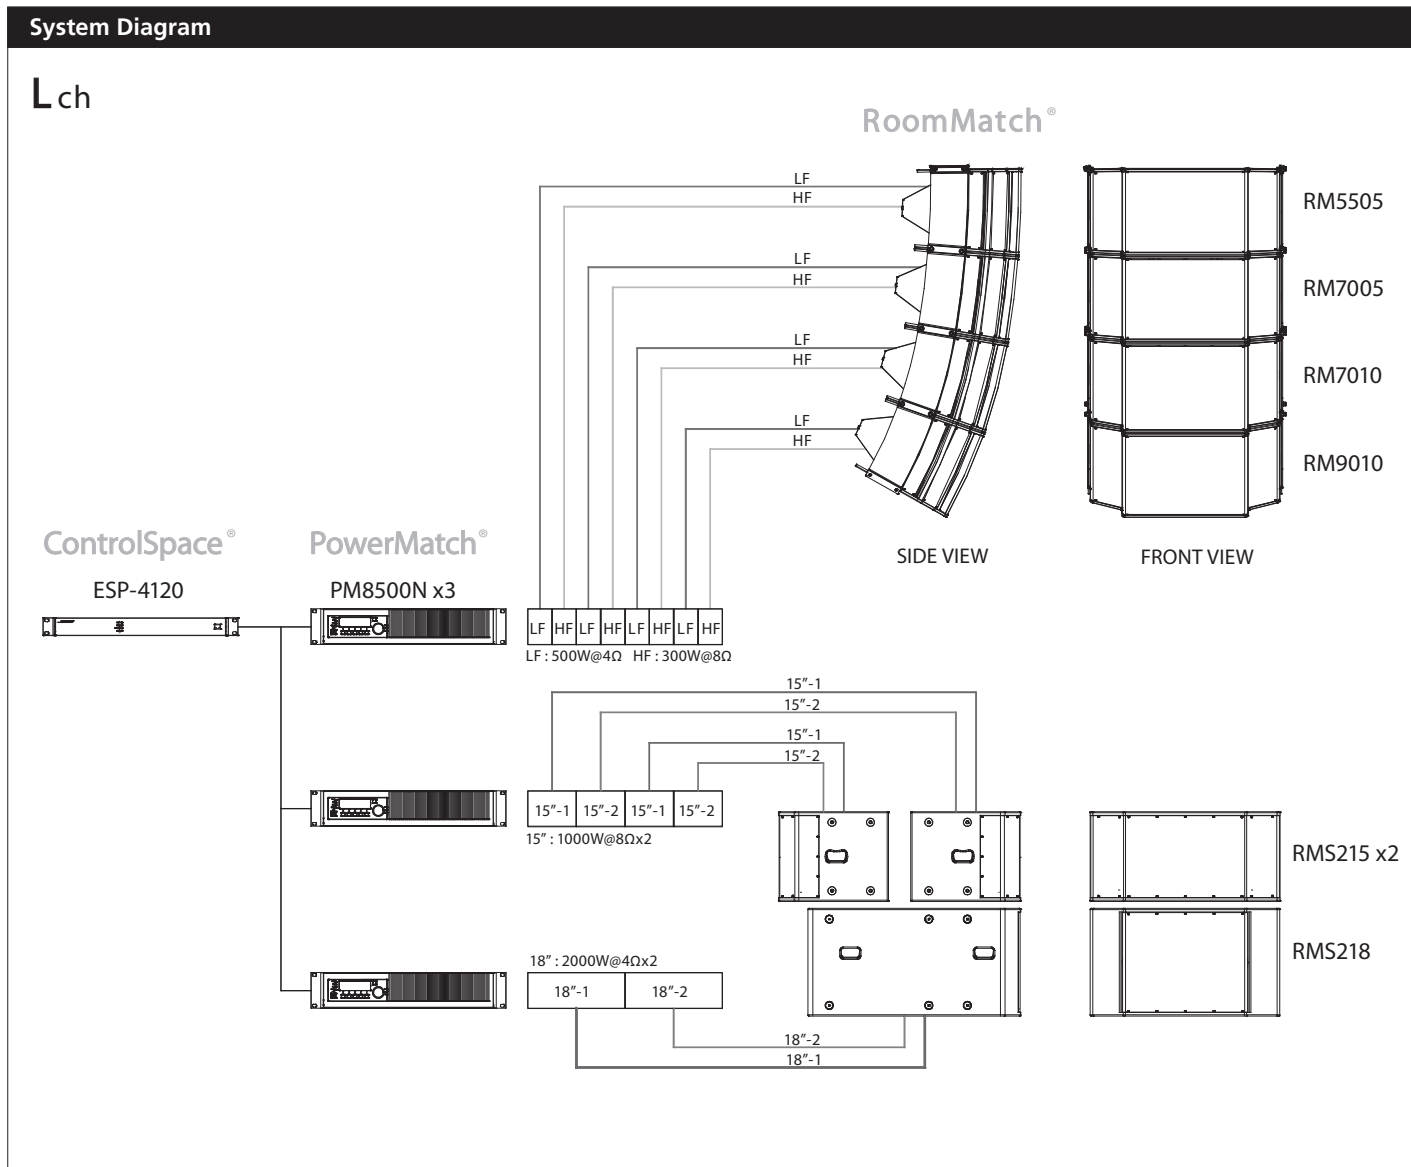

Product

RoomMatch

“Create concert-quality sound, In any room, At every seat”

Bose RoomMatch is an unprecedented array module speaker which provides concert-quality sound for any venue regardless of size or shape of the room. Newly designed, patented transducers achieve highly acoustic performance. Directivity pattern lineup with 5 vertical x 4 horizontal types makes a custom loudspeaker solution which provides accurate directivity controls and optimal sound for the specific listening area.

System Diagram

	Product Name	Manufacturer	Model No.	Standard Price
Speaker	RoomMatch	Bose	RM5505 / RM7005 / RM7010 / RM9010	¥490,000 for each (excluding tax)
Subwoofer	RoomMatch	Bose	RMS215 / RMS218	RMS215 ¥490,000 (excluding tax) RMS218 ¥650,000 (excluding tax)
Amp	PowerMatch	Bose	PM8500N	¥640,000 (excluding tax)
Processor	ControlSpace	Bose	ESP-4120	¥320,000 (excluding tax)

Exhibitor	Bose K.K.	Contact	http://pro.bose.co.jp 03-5489-0951