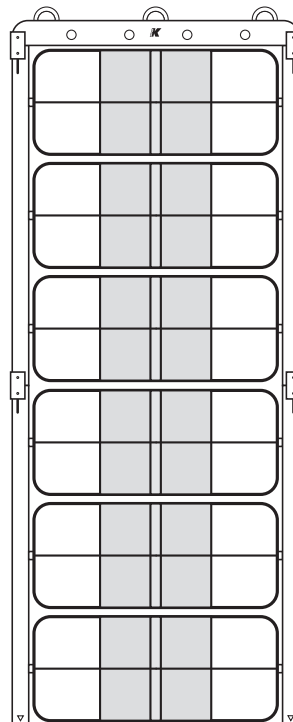

# K-array KH8

The KH8 speaker system which was developed with K-array's slim line array technology and supports stadium-level concerts will be released in Japan. These 3-way speakers have the latest DSP power amplifier built-in and are equipped with the directivity control "steering beam control" enabled by DPS control. The built-in double 21 inch powered subwoofer KS8 optimally designed for KH is used in the subwoofer.

### System Diagram

Steering beam supported slim array speaker  
**KH8** × 6

The exclusive K-array cables enable input of digital, analog and network control all together. Everything is built-in including beam control DSP, system EQ and delay.

Double 21" built-in powered subwoofers  
**KS8** × 3

	Product Name	Manufacturer	Model No.	Standard Price
Speaker	Slim array speaker	K-array	KH8	Negotiable
Subwoofer	21" Double power subwoofer	K-array	KS8	Negotiable