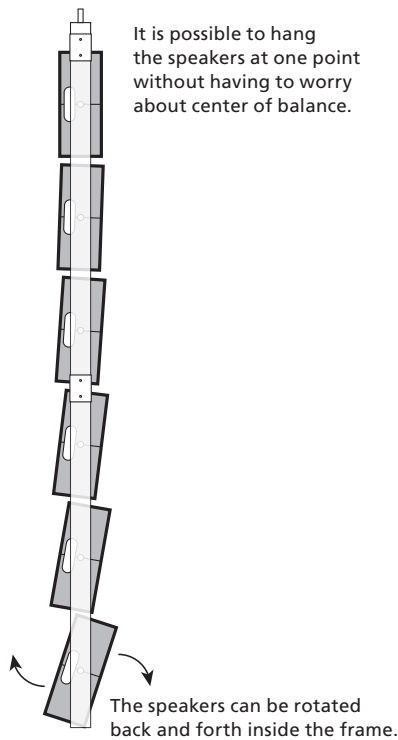

Product

K-array KH8

The KH8 speaker system which was developed with K-array's slim line array technology and supports stadium-level concerts will be released in Japan. These 3-way speakers have the latest DSP power amplifier built-in and are equipped with the directivity control "steering beam control" enabled by DPS control. The built-in double 21 inch powered subwoofer KS8 optimally designed for KH is used in the subwoofer.

System Diagram

Steering beam supported slim array speaker
KH8 × 6

The exclusive K-array cables enable input of digital, analog and network control all together. Everything is built-in including beam control DSP, system EQ and delay.